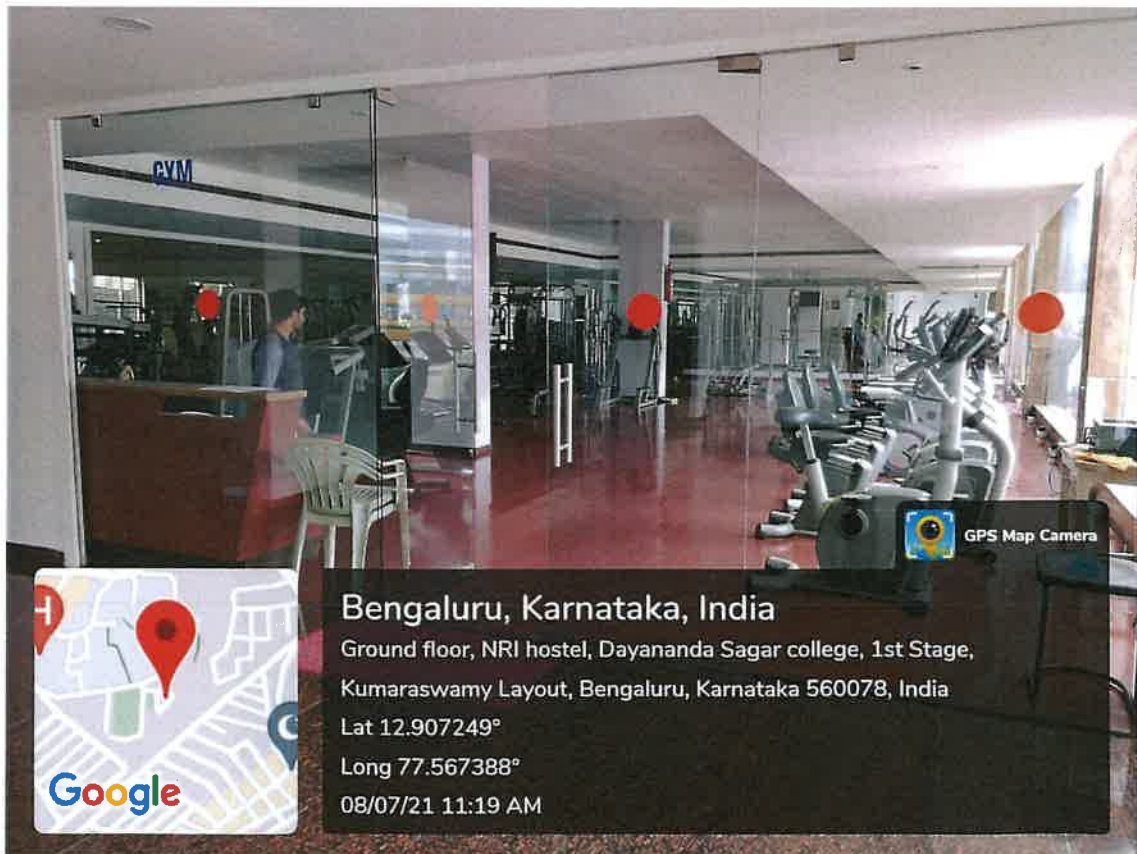

SPORTS

Outdoor activities- Basket ball court, tennis, foot ball and cricket court
stadiums

Department of Physical education

PRINCIPAL
Dayananda Sagar College of Dental Sciences
Kumaraswamy Layout,
Bangalore - 560 078.

Sports lounge

PRINCIPAL
 Dayananda Sagar College of Dental Sciences
 Kumaraswamy Layout,
 Bangalore - 560 078.

Indoor sport-Squash Court

GYM Cardio Equipments

PRINCIPAL
Dayananda Sagar College of Dental Sciences
Kumaraswamy Layout,
Bangalore - 560 078.

Gymnasium Equipments

Yoga Center

PRINCIPAL
Dayananda Sagar College of Dental Sciences
Kumaraswamy Layout,
Bangalore

Bengaluru, Karnataka, India
Shavige Malleshwara Hills, 1st Stage, Kumaraswamy Layout, Bengaluru,
Karnataka 560078, India
Lat 12.908473°
Long 77.566898°
24/08/22 02:42 PM