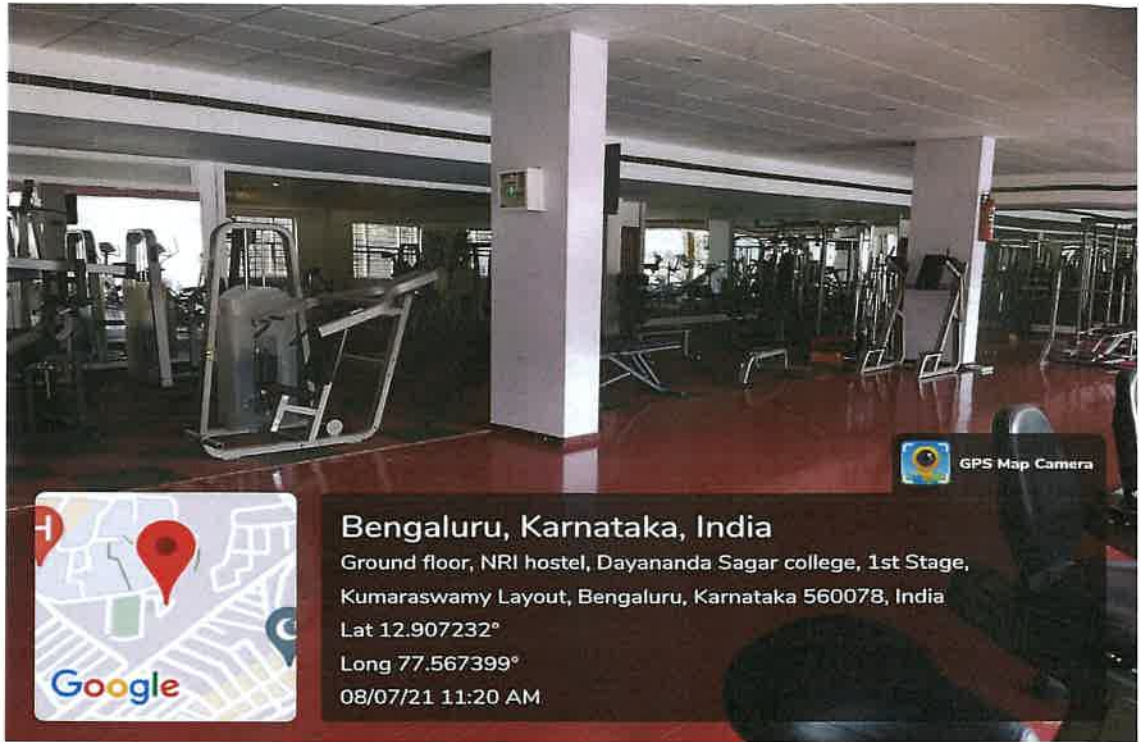

Sports lounge

PRINCIPAL
 Dayananda Sagar College of Dental Sciences
 Kumaraswamy Layout,
 Bangalore - 560 078.

Indoor sport-Squash Court

GYM Cardio Equipments

PRINCIPAL
Dayananda Sagar College of Dental Sciences
Kumaraswamy Layout,
Bangalore - 560 078.

Gymnasium Equipments

Yoga Center

PRINCIPAL
Dayananda Sagar College of Dental Sciences
Kumaraswamy Layout,
Bangalore

Bengaluru, Karnataka, India
Shavige Malleshwara Hills, 1st Stage, Kumaraswamy Layout, Bengaluru,
Karnataka 560078, India
Lat 12.908473°
Long 77.566898°
24/08/22 02:42 PM